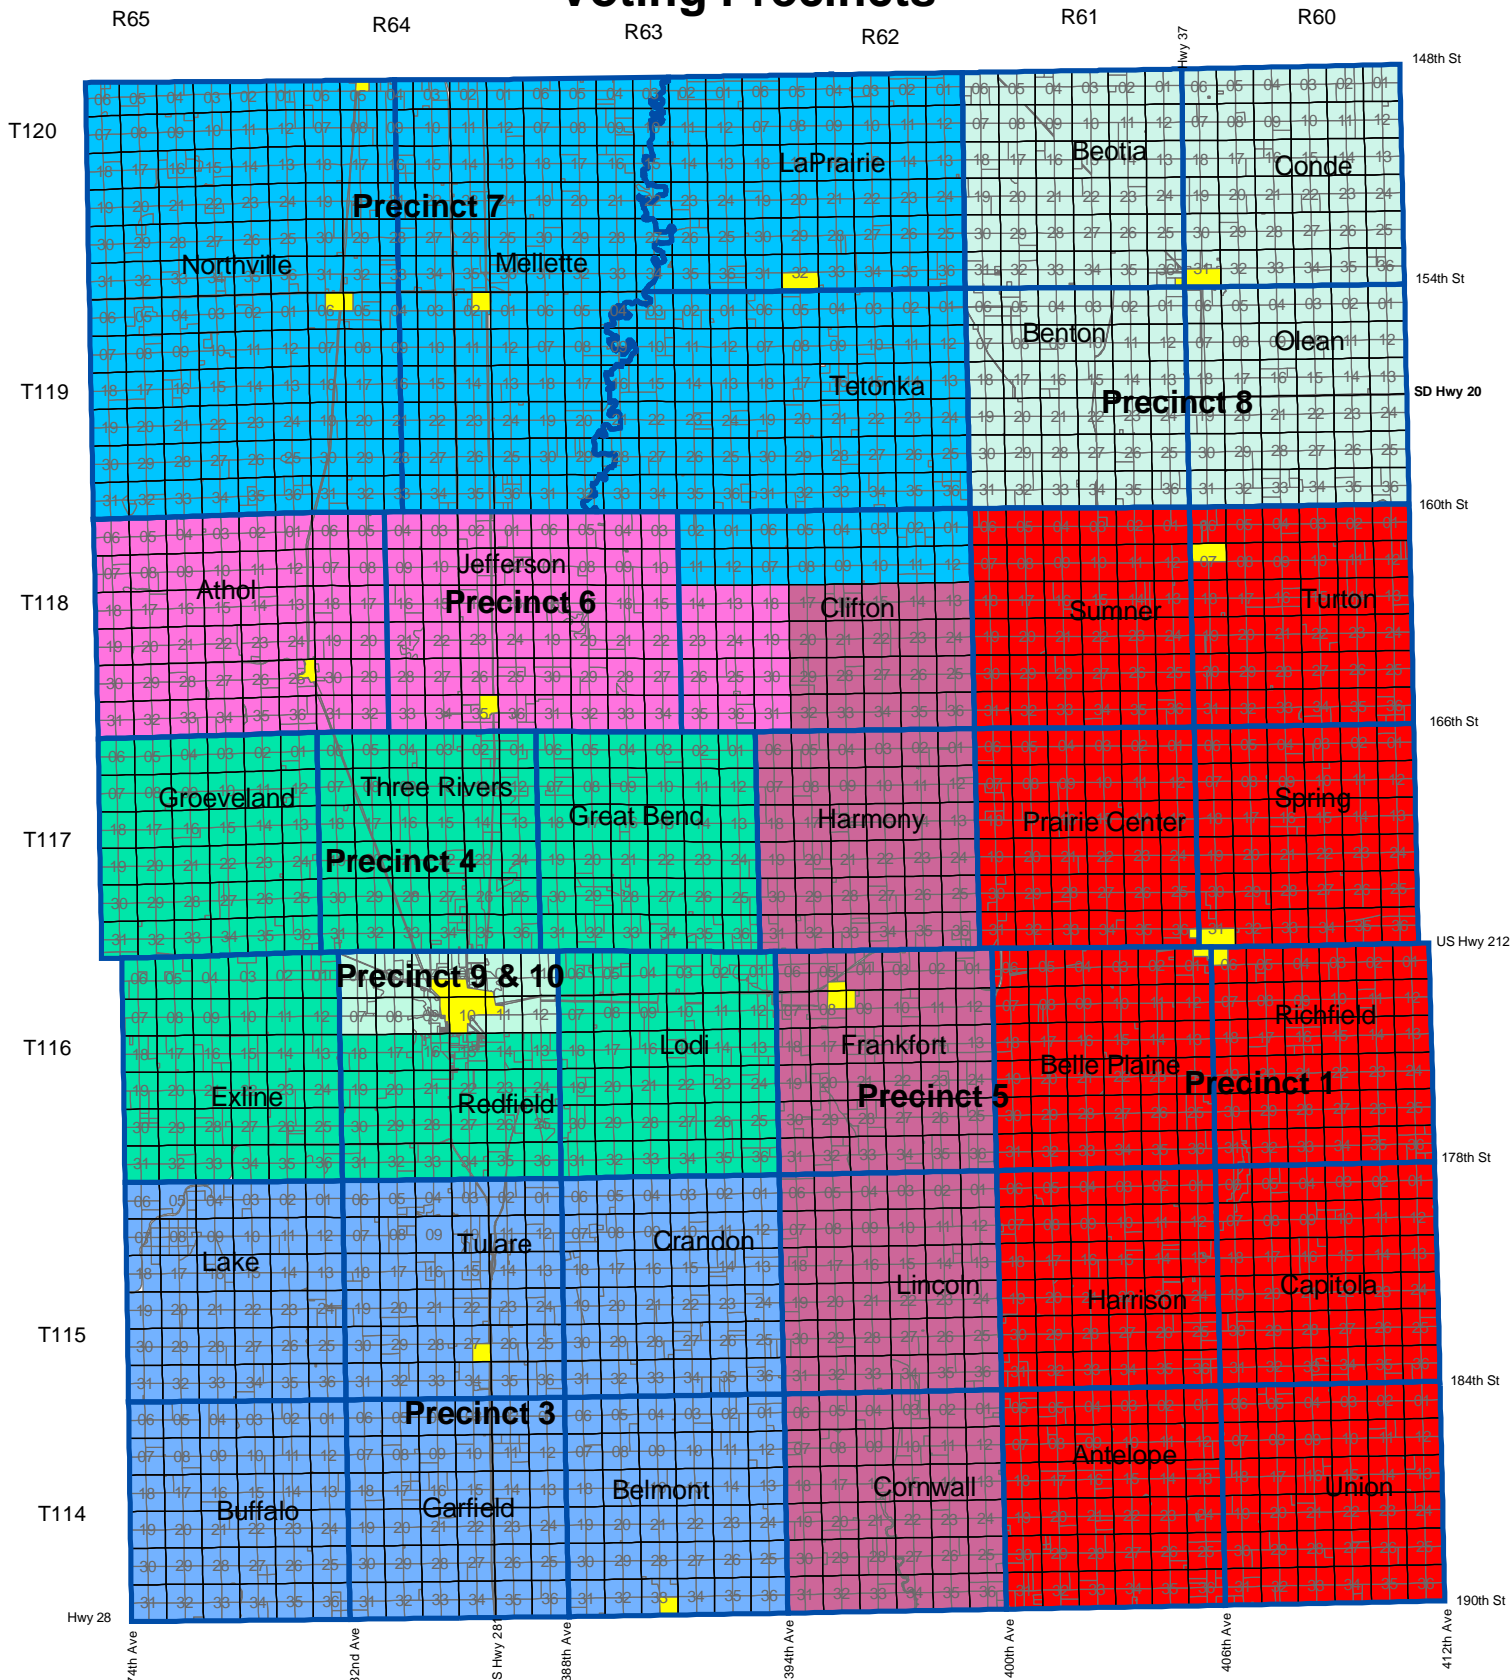

Spink County Voting Precincts

- Legend**
- Precinct_1
 - Precinct_3
 - Precinct_4
 - Precinct_5
 - Precinct_6
 - Precinct_7
 - Precinct_8
 - Precinct_9 & 10

Odd Numbers on S & W
Even Numbers on N & E
Last 2 digits of house number
are calculated as a % of mile the
driveway is from N or W side of
section the buildings are on.

Spink County GIS Department:
Map features are representations of original
data sources and do not replace or modify
land surveys, deeds, or other legal
instruments delineating &/or defining land
ownership or use.
Maps prepared by: Spink County GIS Department
Date: February, 2006