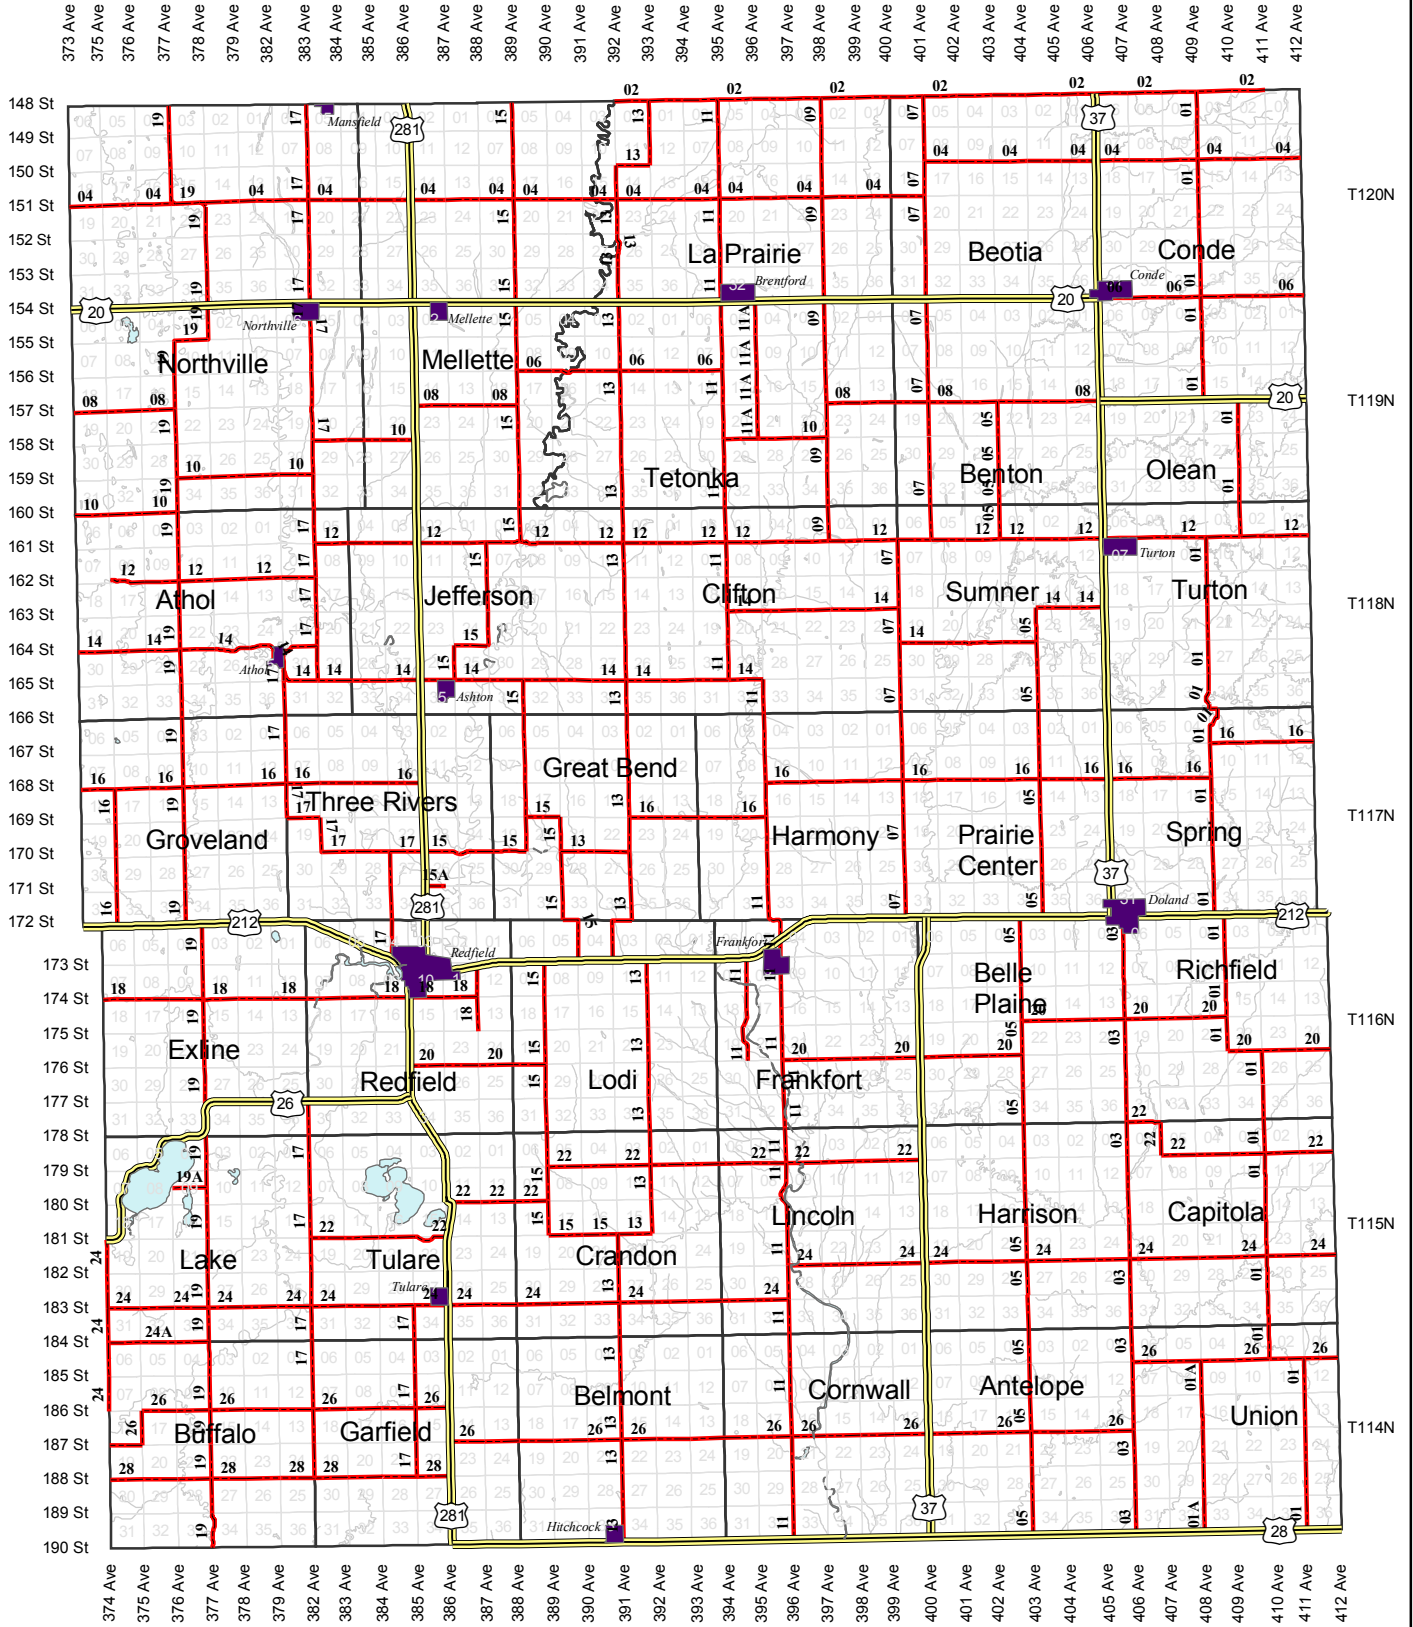

# Spink County Highway Department

- County Roads
- State Highways
- Towns

**Spink County GIS Department :**  
 Map features are representations of original data sources and do not replace or modify land surveys, deeds, or other legal instruments delineating &/or defining land ownership or use.  
 Maps prepared by: Spink County GIS Department  
 Date: April 28, 2005