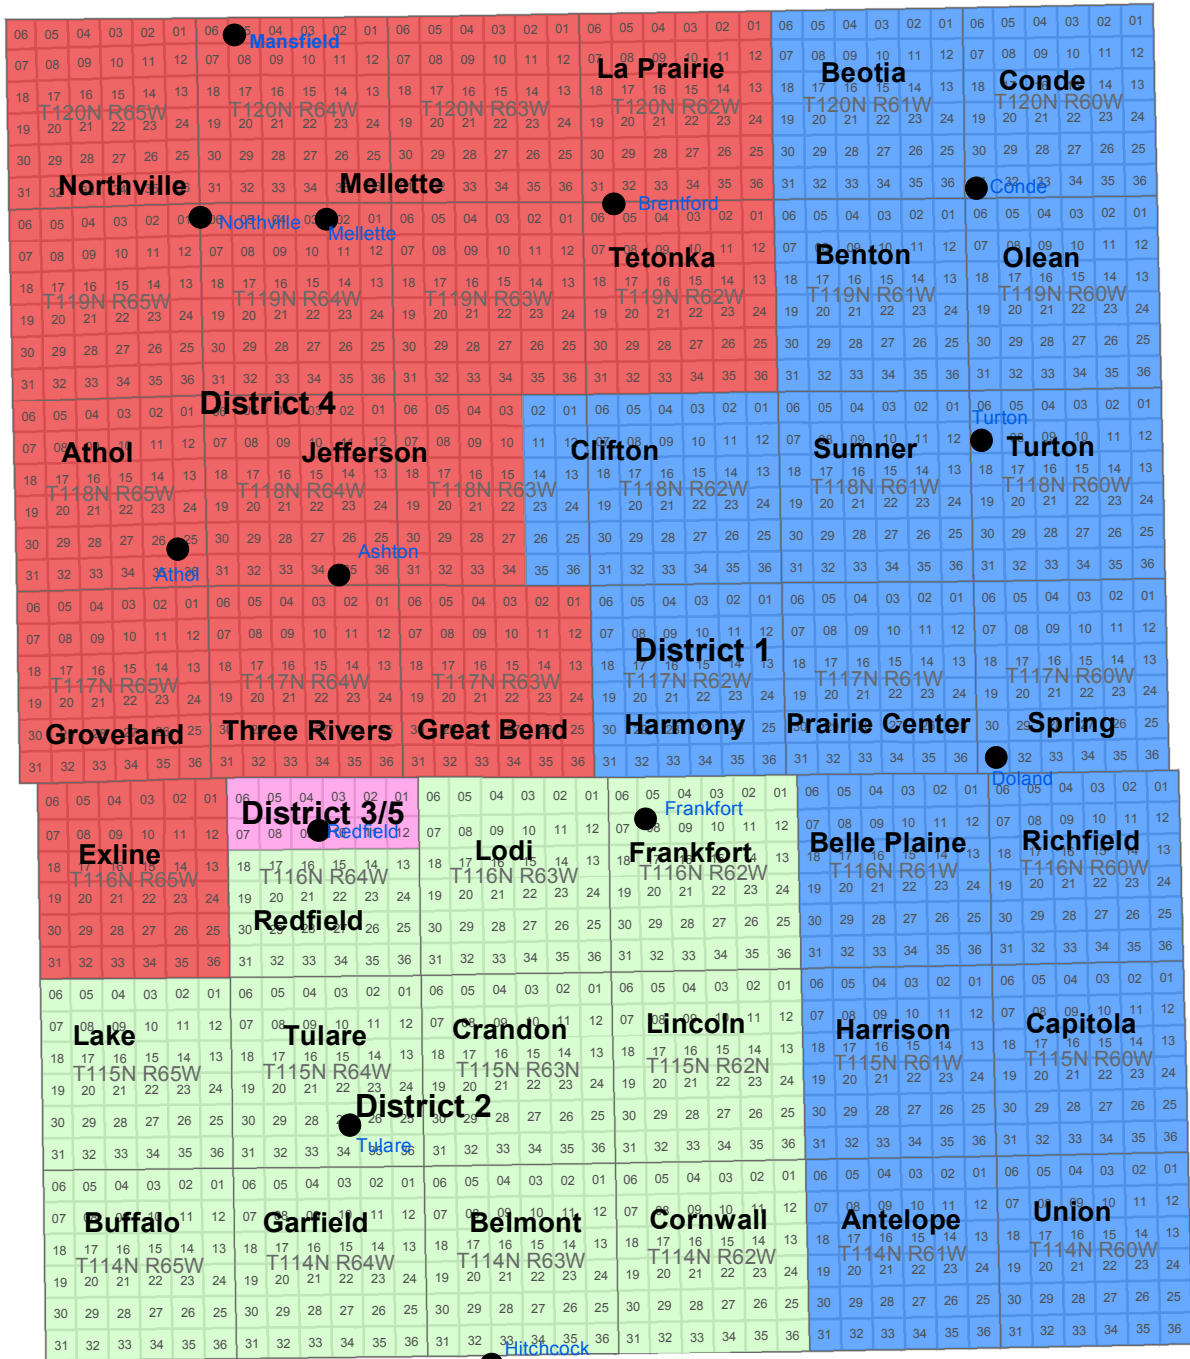

Spink County Commissioner Districts

Effective Date: March 13, 2012

Legend

Commissioner

- Brett Knox
- 2-Cindy Schultz
- 3/5-David Albrecht, Dustin Rische
- 4-Suzanne Smith

Spink County GIS Department:

Map features are representations of original data sources and do not replace or modify land surveys, deeds, or other legal instruments delineating &/or defining land ownership or use.

Maps prepared by: Spink County GIS Department
Date: March 19, 2012