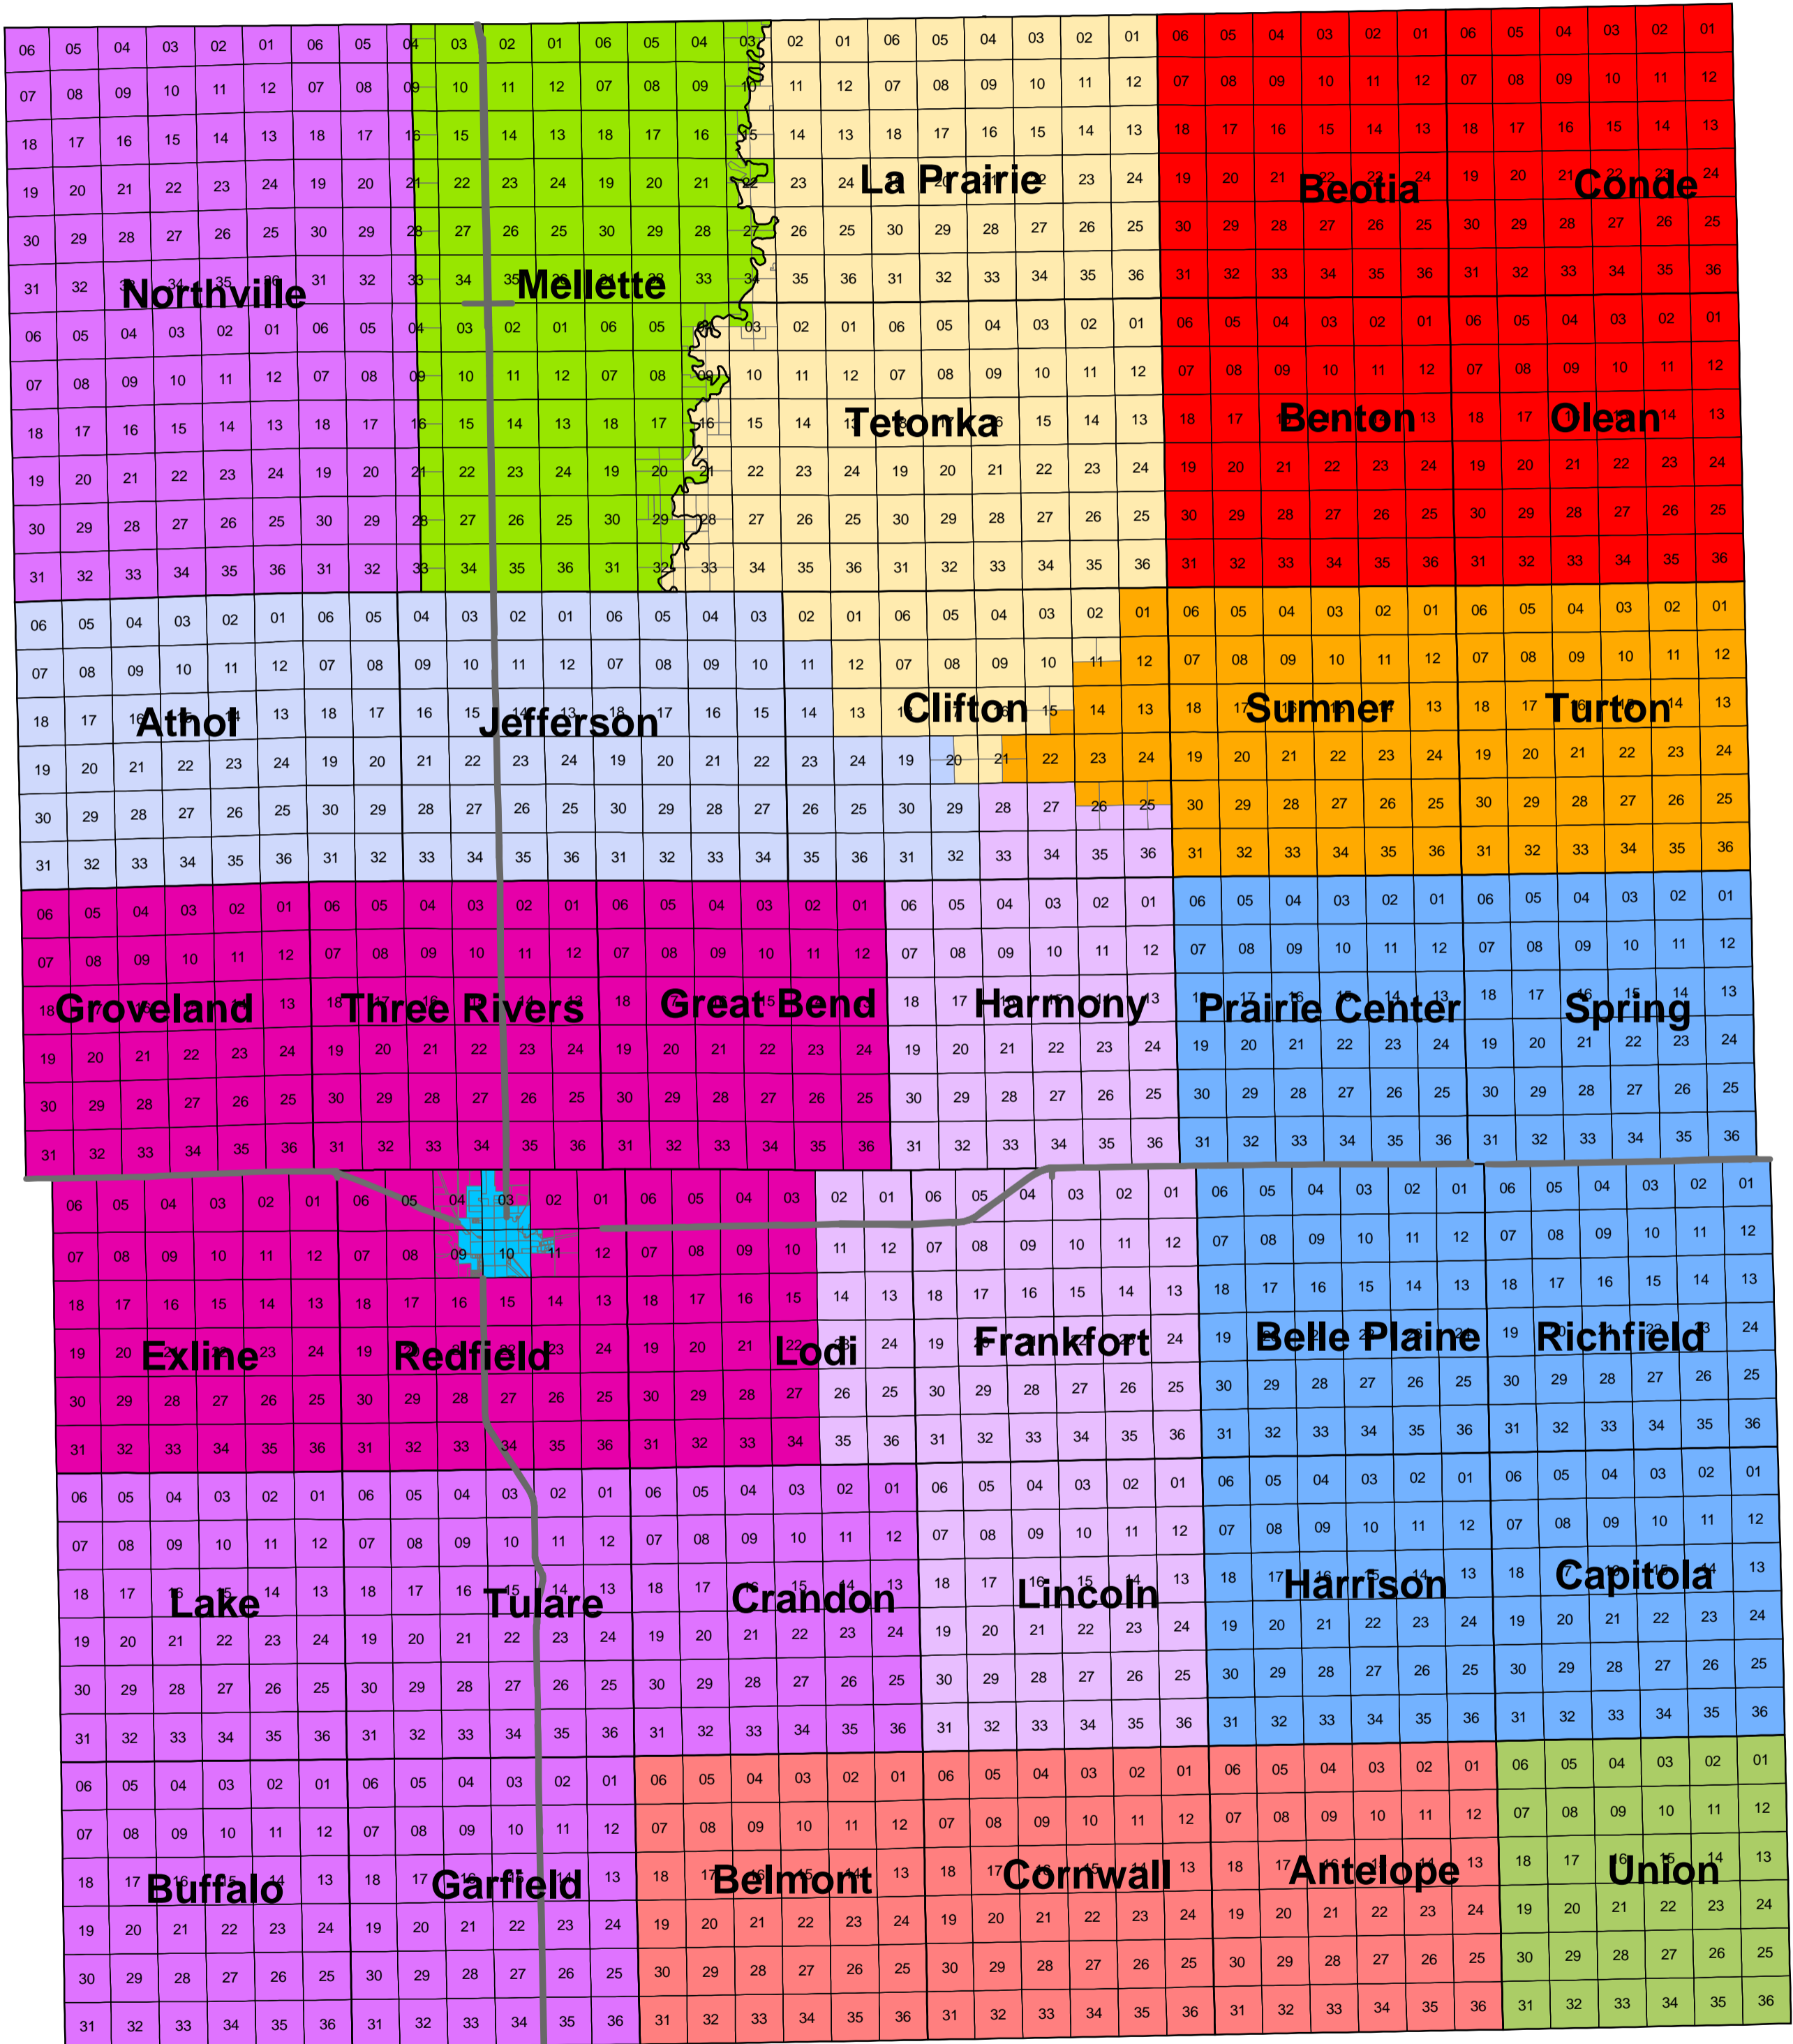

Spink County, SD

Fire Districts

Legend

- WillowLake
- Northville
- Conde
- Turton
- Mellette
- Brentford
- Tulare
- Hitchcock
- Ashton
- Redfield_City
- Frankfort
- Redfield
- Doland

Spink County GIS Department

Map features are representations of original data sources and do not replace or modify land surveys, deeds, or other legal instruments delineating &/or defing land ownership or use.

Date: August 18, 2006