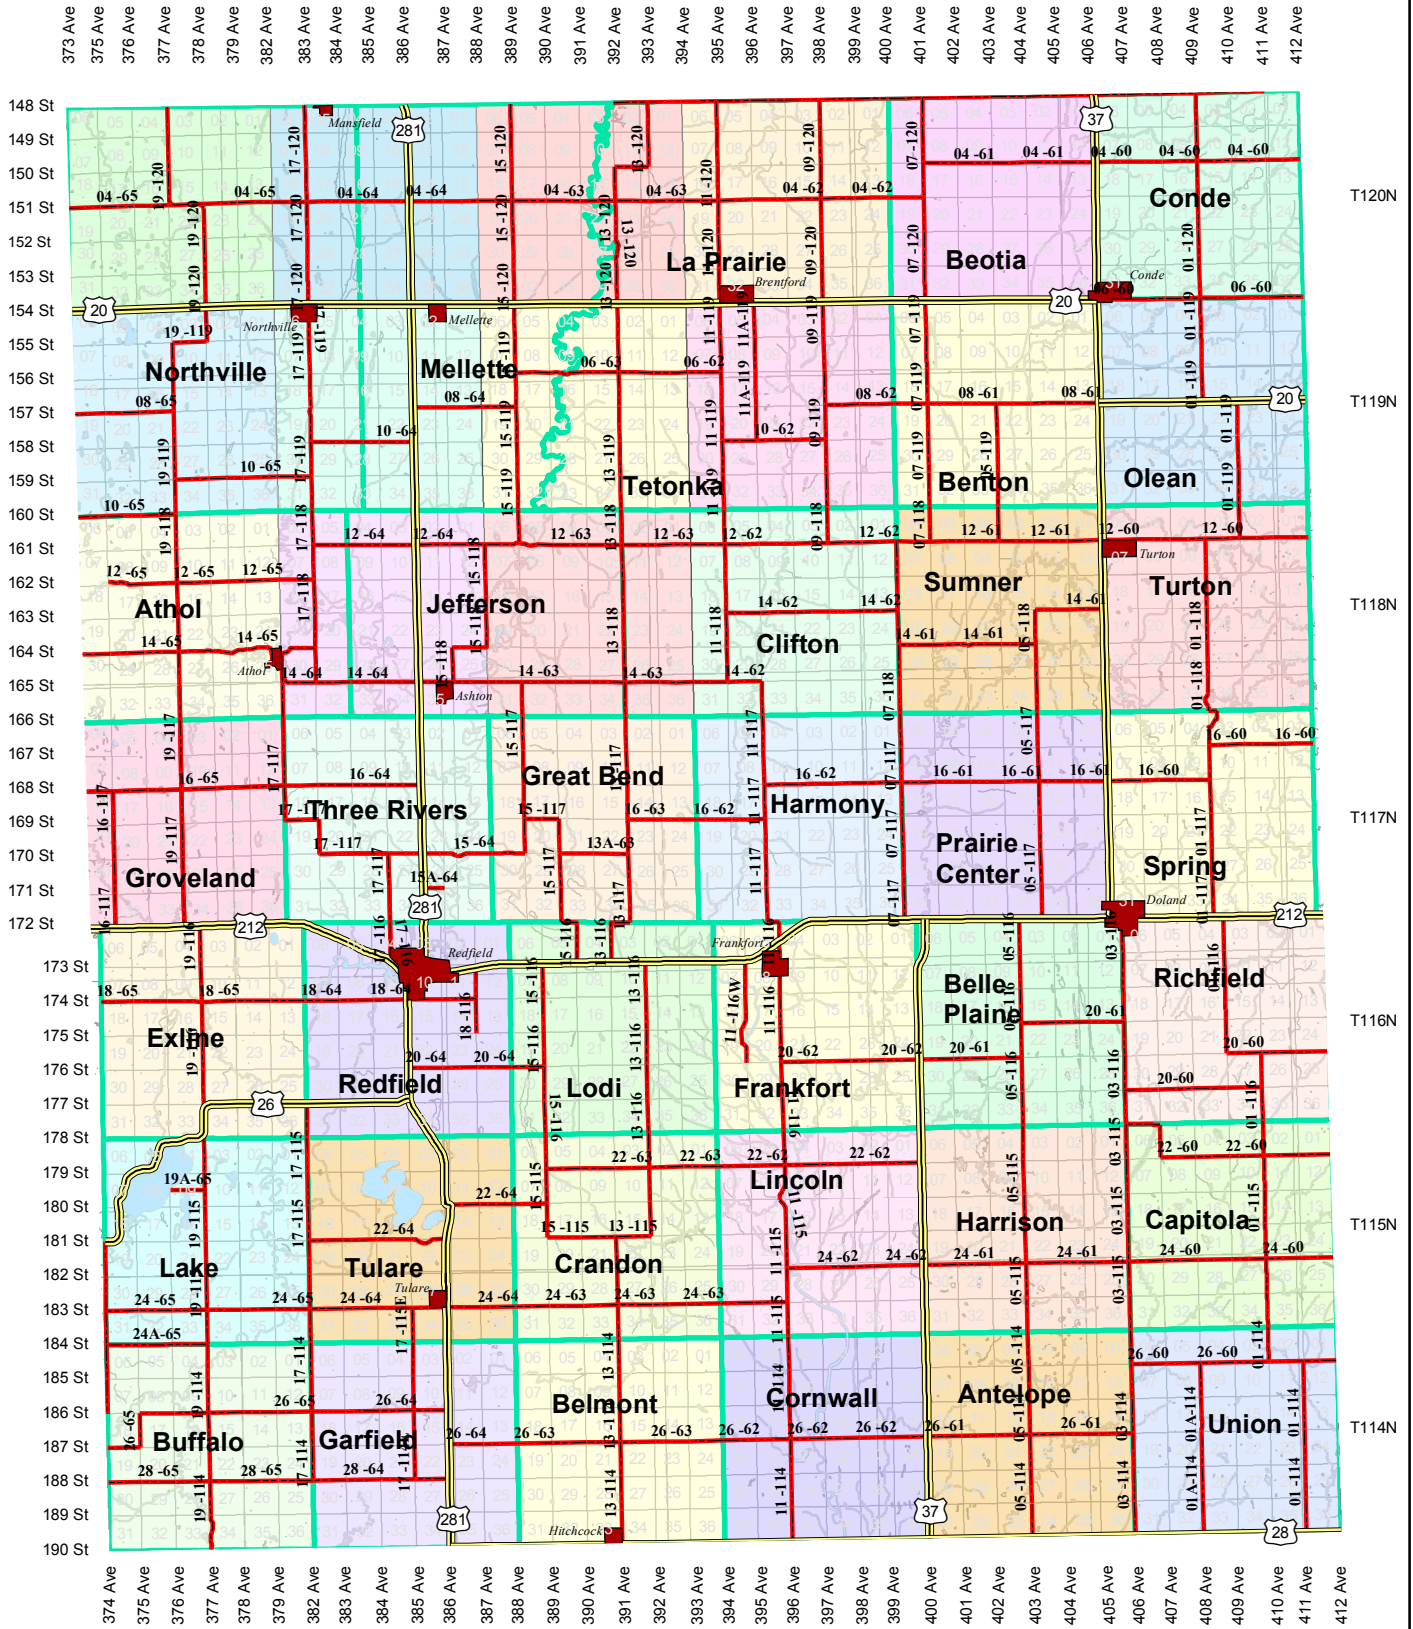

# Spink County Highway Department

- County Roads
- State Highways
- Towns

RD # - Range (60-65)  
 RD # - Township (114-120)

## Spink County GIS Department :

Map features are representations of original data sources and do not replace or modify land surveys, deeds, or other legal instruments delineating &/or defining land ownership or use.

Maps prepared by: Spink County GIS Department

Date: 10/19/2017

Document Path: C:\TSCGIS\Maps\CountyRoads8.5x11color.mxd