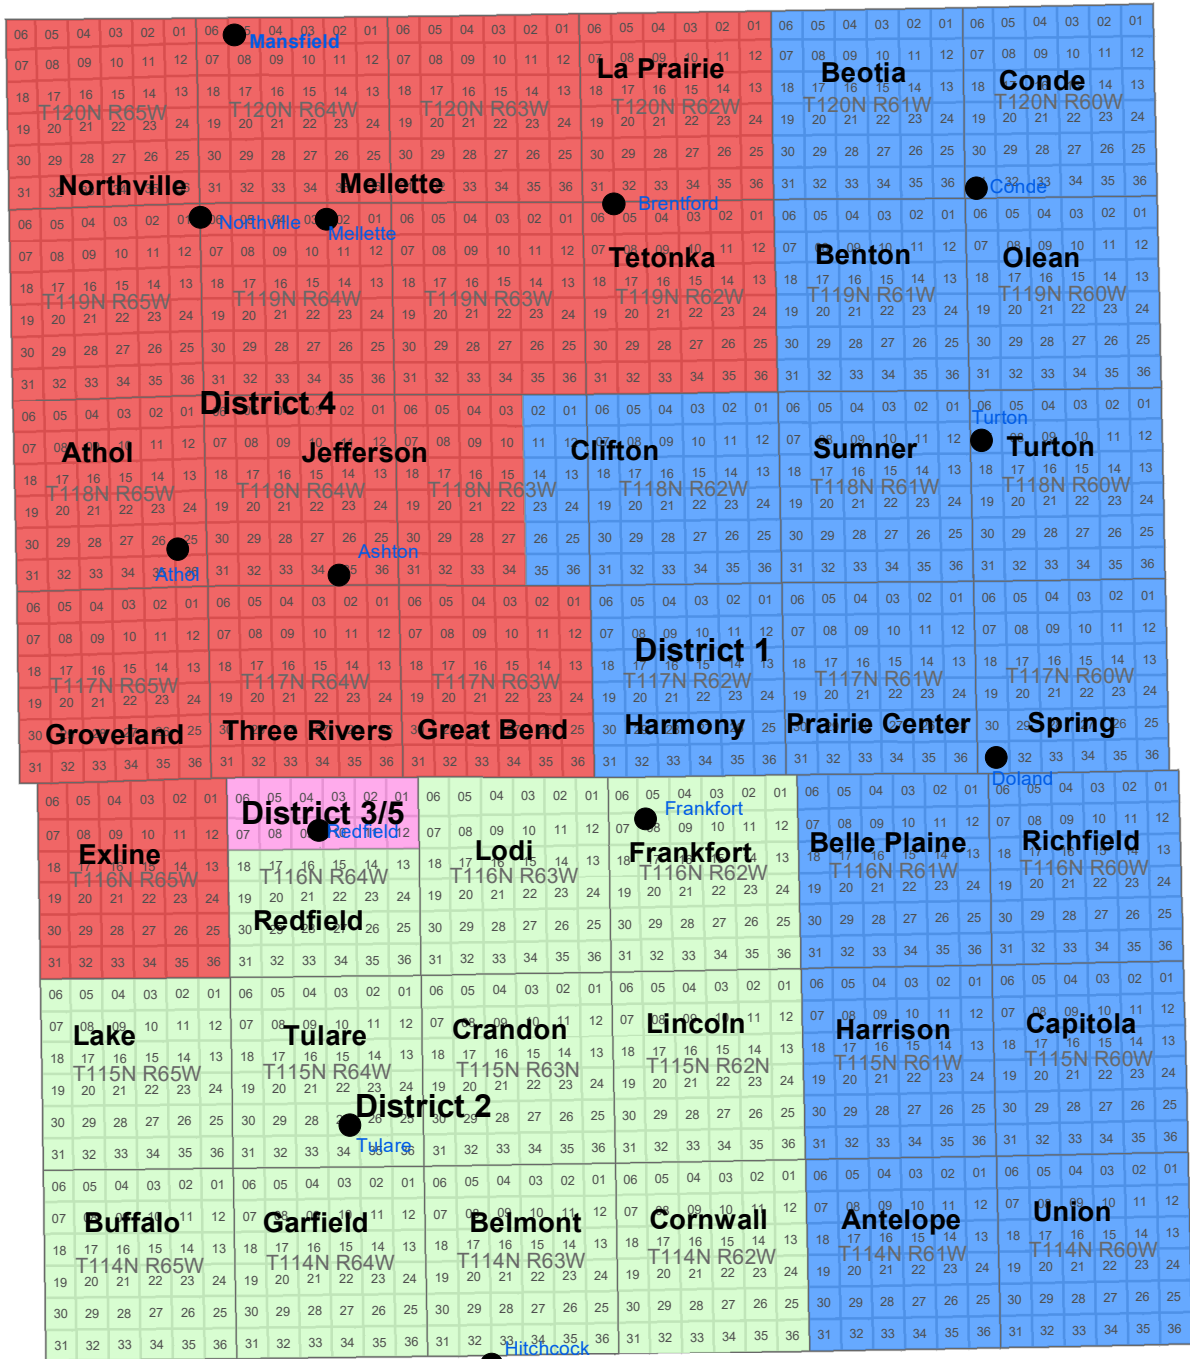

Spink County Commissioner Districts

Effective Date: March 13, 2012

Legend

Commissioner

- 1-Brett Knox
- 2-Brian Johnson
- 3/5-David Albrecht, Dustin Rische
- 4-Suzanne Smith

Spink County GIS Department:

Map features are representations of original data sources and do not replace or modify land surveys, deeds, or other legal instruments delineating &/or defining land ownership or use.

Maps prepared by: Spink County GIS Department
Date: March 19, 2012