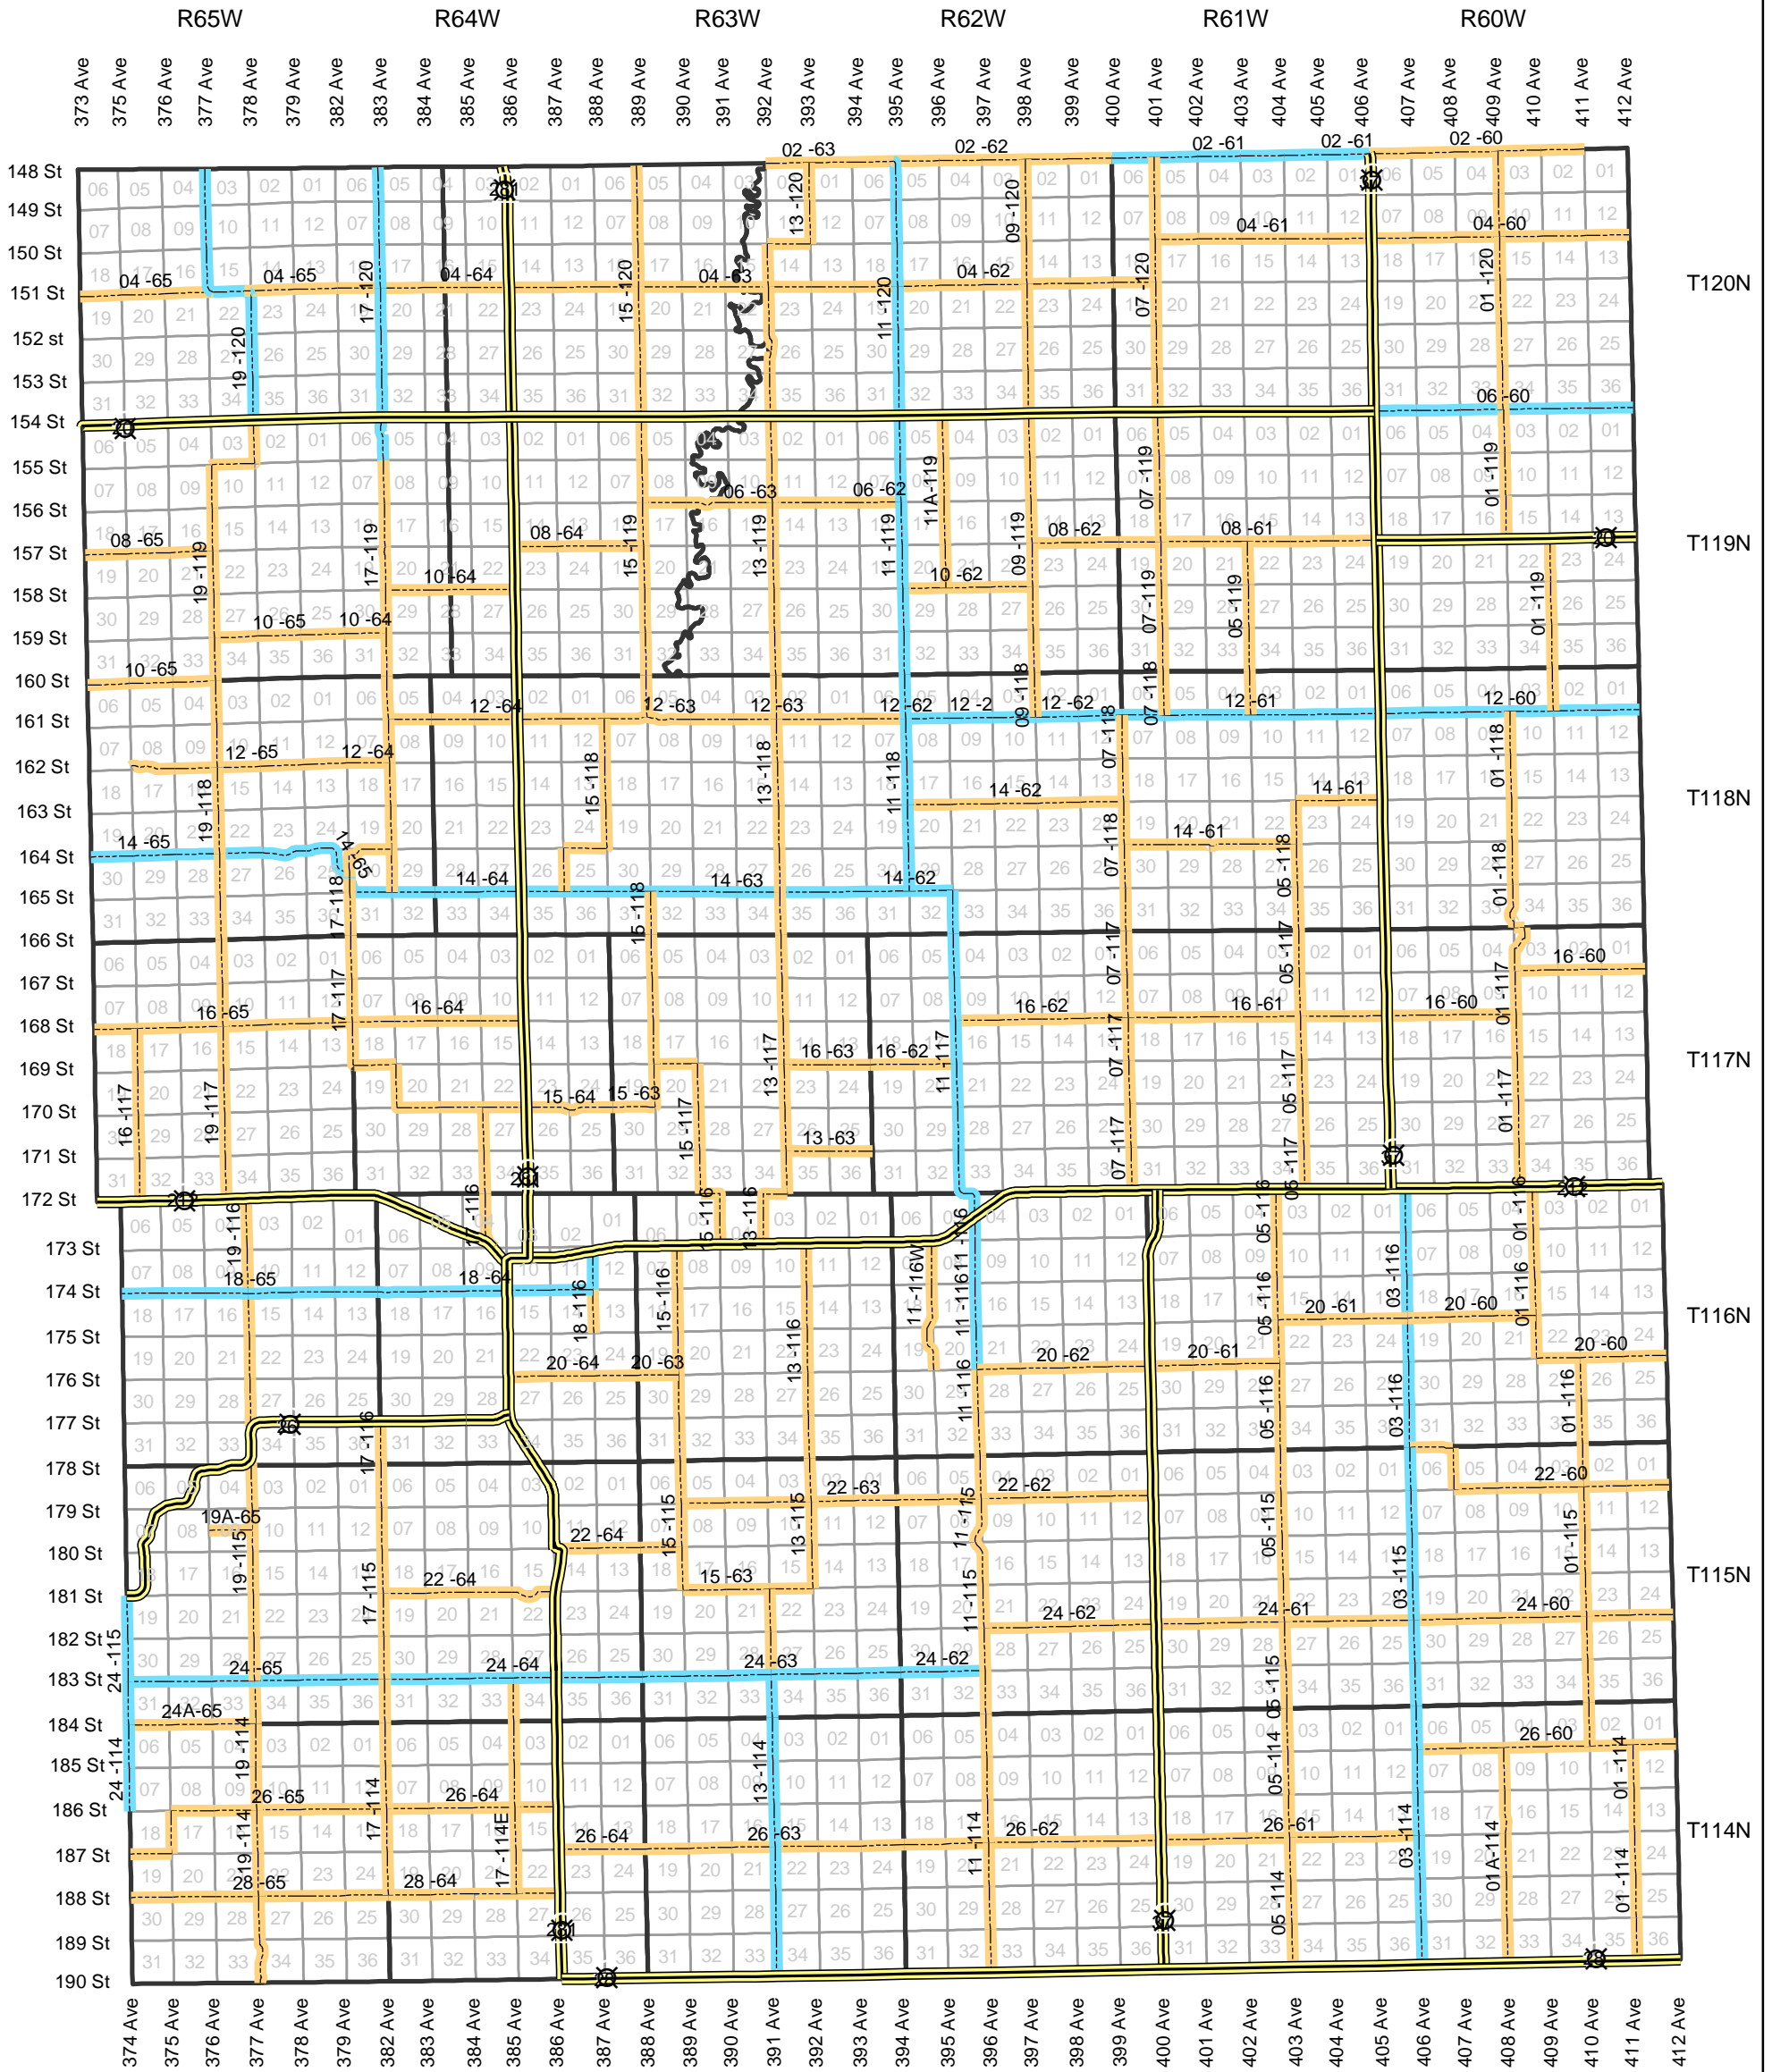

Spink County Highway Department

Surface Types

Legend

Surface_Type

- - - gravel
- - - oil
- State_Highways

County Road name extensions designate the division of township and range #'s
 example: RD 28 -64 (road 28 range R64W)
 or RD 13 -114 (road 13 township T114N)

Spink County GIS Department:

Map features are representations of original data sources and do not replace or modify land surveys, deeds, or other legal instruments delineating &/or defining land ownership or use.

Maps prepared by: Spink County GIS Department
 Date: April 28, 2005