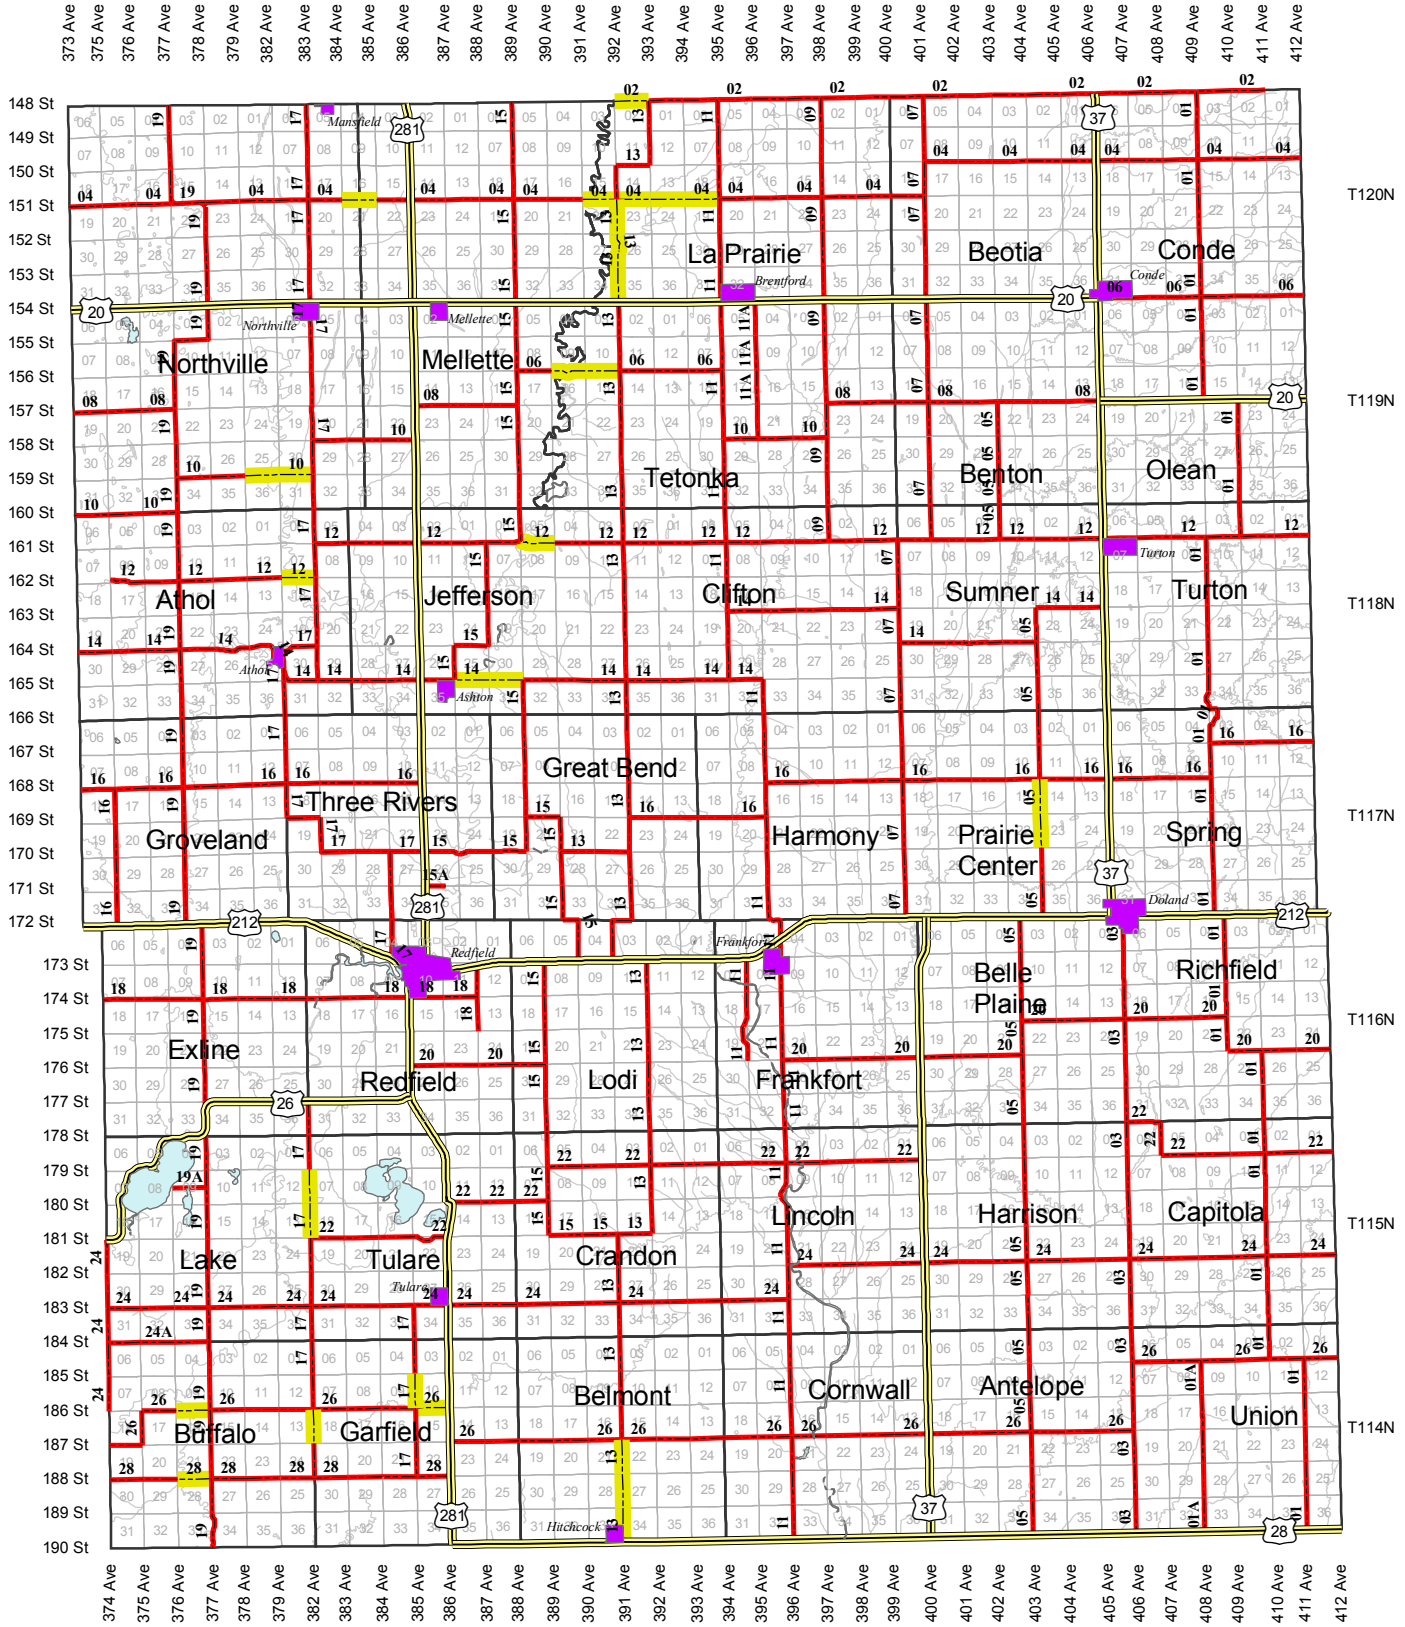

Posted on 7/19/11 - 5:30 P.M.
 This map is NOT guaranteed for accuracy - travel with care.
 Please verify for your area.

Spink County Highway Department

County Roads **Closed Roads**
 — County Roads — Closed County Roads

Co Road # - Range (60-65)
 Co Road # - Township (114-120)

Spink County GIS Department :
 Map features are representations of original data sources and do not replace or modify land surveys, deeds, or other legal instruments delineating &/or defining land ownership or use.
 Maps prepared by: Spink County GIS Department
 Date: March 18, 2010